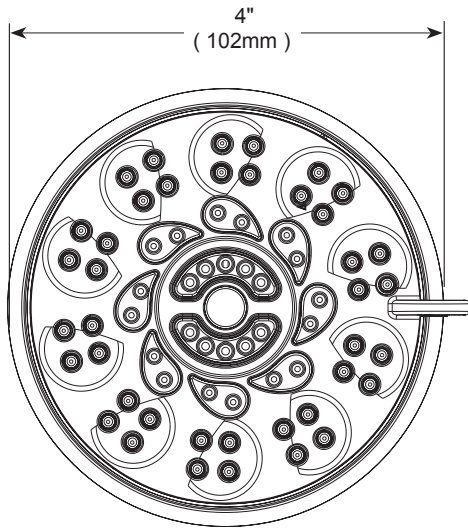

PEERLESS®

76610▲
76610D▲

Full Body
Spray

Shampoo
Rinse Spray

Massage
Spray

Shampoo Rinse
w/ Full Spray

Full Spray
w/ Massage

Pause

SHOWERHEAD

■ 6-Spray Setting Showerhead

FEATURES:

- Touch-Clean® Nozzles

STANDARD SPECIFICATIONS:

- Maximum flow rate 1.75 gpm @ 80 psi, 6.6 L/min @ 550 kPa (76610▲ only)
- Maximum flow rate 2.5 gpm @ 80 psi, 9.5 L/min @ 550 kPa (76610D▲ only)
- ABS showerhead with six settings - not a positive shut-off
- Standard 1/2" pipe fitting
- The ball swivel angle is 54° (27° per side)
- Easy-turn spray dial