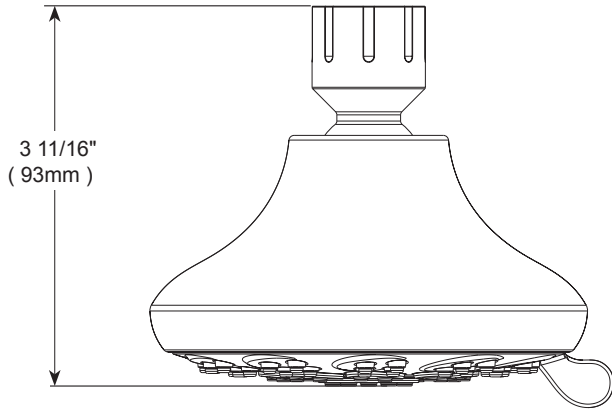

PEERLESS®

76610▲
76610D▲

Full Body
Spray

Shampoo
Rinse Spray

Massage
Spray

Shampoo Rinse
w/ Full Spray

Full Spray
w/ Massage

Pause

SHOWERHEAD

■ 6-Spray Setting Showerhead

FEATURES:

- Touch-Clean® Nozzles

STANDARD SPECIFICATIONS:

- Maximum flow rate 1.75 gpm @ 80 psi, 6.6 L/min @ 550 kPa (76610▲ only)
- Maximum flow rate 2.5 gpm @ 80 psi, 9.5 L/min @ 550 kPa (76610D▲ only)
- ABS showerhead with six settings - not a positive shut-off
- Standard 1/2" pipe fitting
- The ball swivel angle is 54° (27° per side)
- Easy-turn spray dial