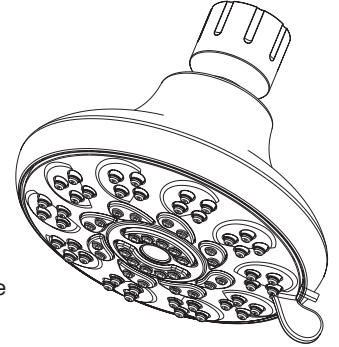

PEERLESS®

76610▲
76610D▲

Full Body
Spray

Shampoo
Rinse Spray

Massage
Spray

Shampoo Rinse
w/ Full Spray

Full Spray
w/ Massage

Pause

SHOWERHEAD

■ 6-Spray Setting Showerhead

FEATURES:

- Touch-Clean® Nozzles

STANDARD SPECIFICATIONS:

- Maximum flow rate 1.75 gpm @ 80 psi, 6.6 L/min @ 550 kPa (76610▲ only)
- Maximum flow rate 2.5 gpm @ 80 psi, 9.5 L/min @ 550 kPa (76610D▲ only)
- ABS showerhead with six settings - not a positive shut-off
- Standard 1/2" pipe fitting
- The ball swivel angle is 54° (27° per side)
- Easy-turn spray dial